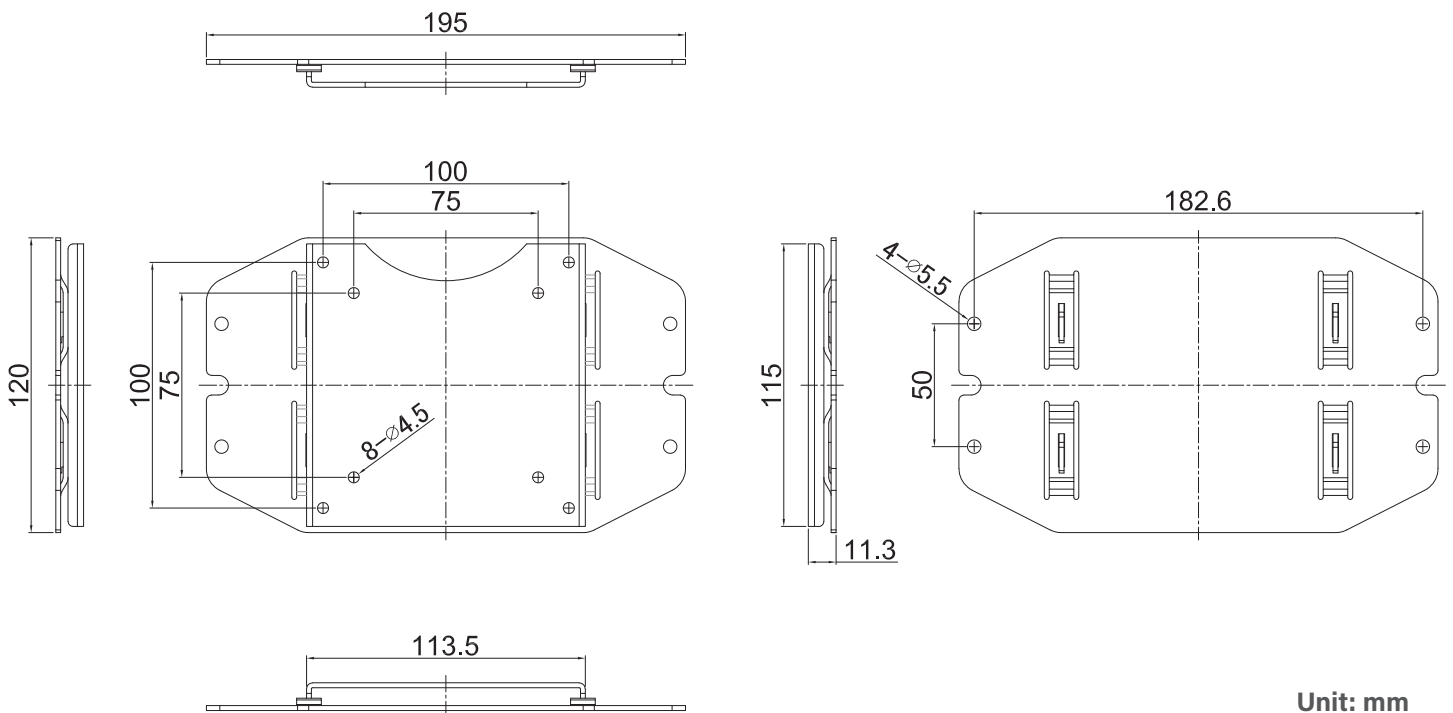

VESA-DE1000

DE 1000 series VESA Mount Kit

Specifications

Mounting Method	• VESA Mount
Dimension (W x D x H)	• 195 x 120 x 11.3 mm
Weight	• 0.54 kg
Material	• SGCC

Dimensions

Unit: mm

Ordering Information

Available Models

Model No.	Description
VESA-DE1000	DE 1000 series VESA Mount Kit

Package Checklist

- VESA Mount Kit x1
- Screw Pack x1

Compatible List

Model No.	VESA-DE1000
DE Series	V

V : Compatible